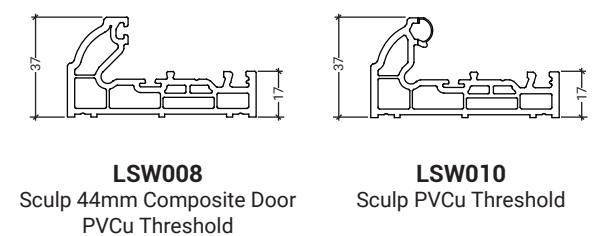

70mm Window & Door System

CHAMFERED PROFILES

SCULPTURED PROFILES

ALUMINIUM REINFORCEMENT

PVCu REINFORCEMENT

STEEL REINFORCEMENT

70mm Window & Door System

MOULDINGS

LCC001
Rebated Aluminium
Threshold End Cap

LCC005
Chamfered 44mm Composite
Door Threshold Moulding

LCC006
Sculptured 44mm Composite
Door Threshold Moulding

LM0011
Outer Frame Mech
Joint Block

LM0021
PVCu Transom
Mech Joint