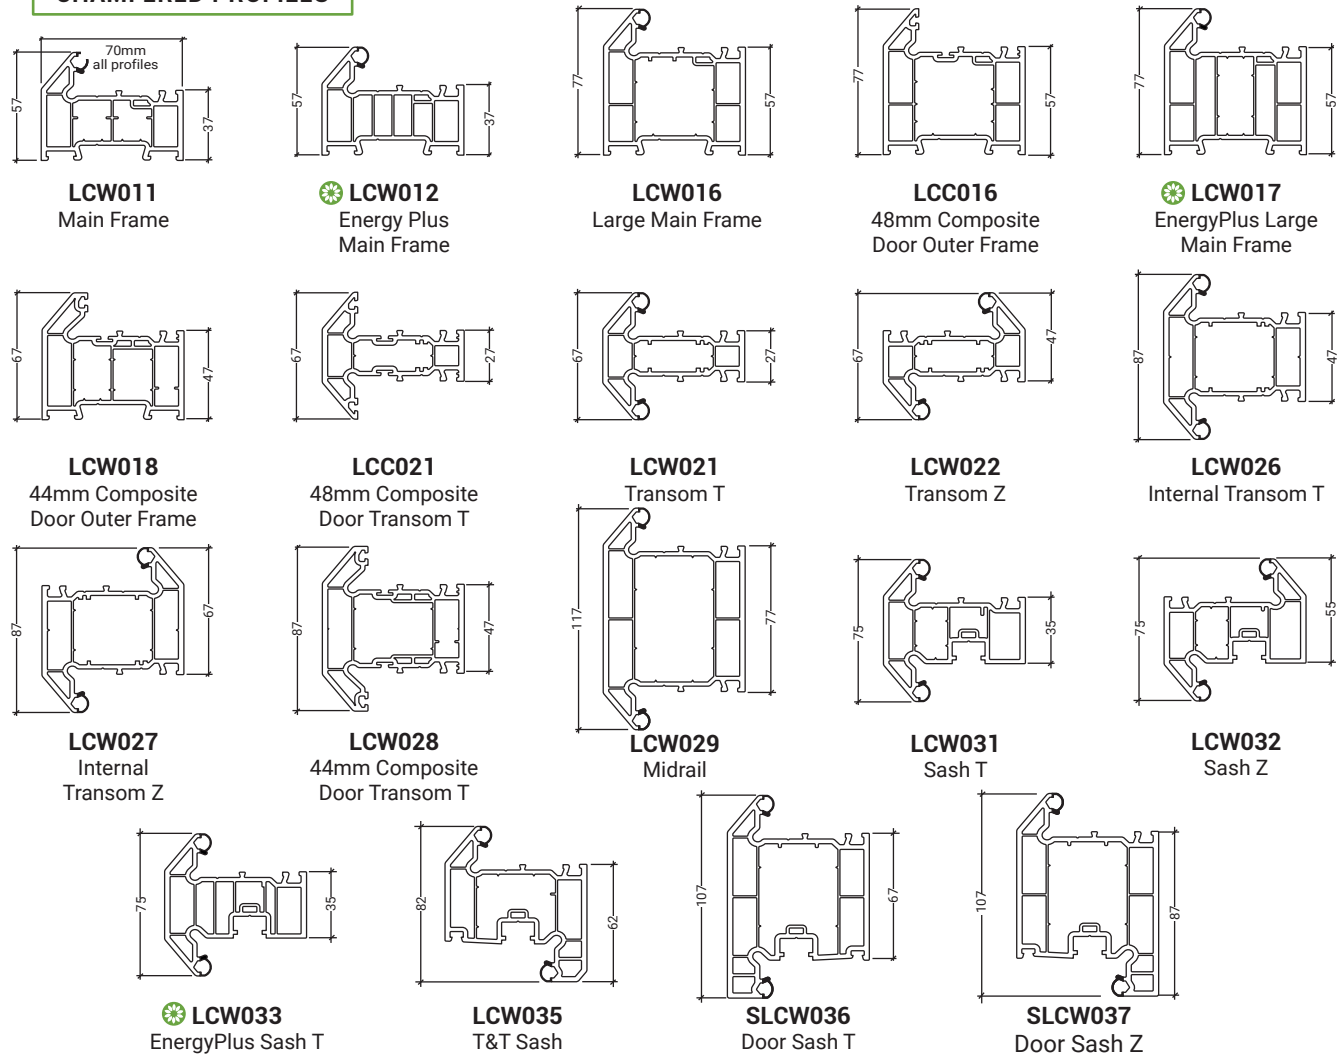

70mm Window & Door System

CHAMFERED PROFILES

SCULPTURED PROFILES

ALUMINIUM REINFORCEMENT

PVCu REINFORCEMENT

STEEL REINFORCEMENT

70mm Window & Door System

MOULDINGS